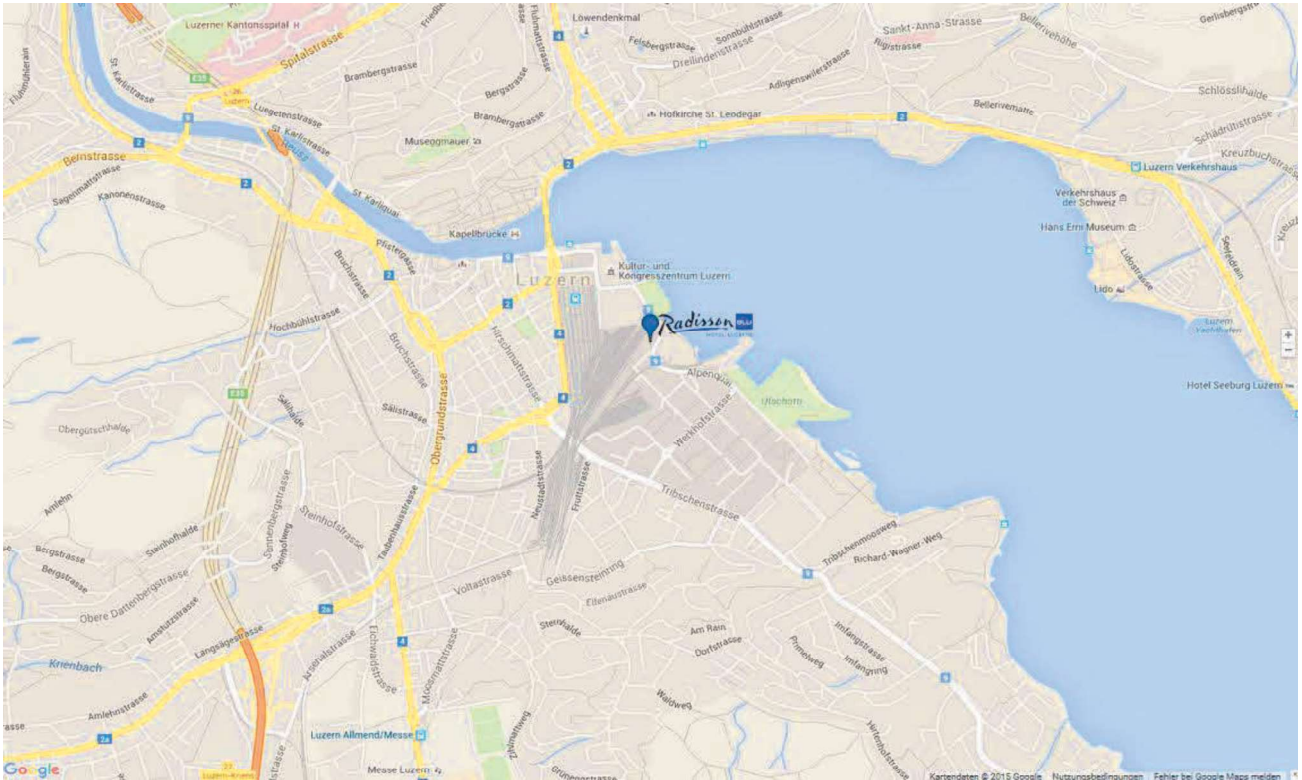

ANFAHRT

Car

- Take the A2 / E35 towards Lucerne center
- Follow the signs "Zentrum / Bahnhof / See"
- You get via Moosstrasse, Bundesplatz, Zentralstrasse directly to the Bahnhofplatz
- After the KKL follow the street for about 300 meters to the Radisson Blu Hotel
- The hotel is on the right
- The entrance to the underground car park is at the end of the Lakefront Center
- For navigation systems: Please enter Inseliquai 12 or Werftstrasse.

Train

- Leave Lucerne main station via the right exit, direction KKL
- Turn right into Robert-Zünd-Strasse
- Follow the street past the post office distribution center
- Turn right into the Inseliquai
- After about 100 meters you will find the Radisson Blu Hotel on the right